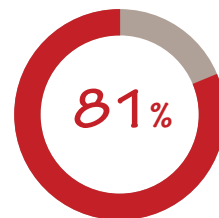

Employment Rate