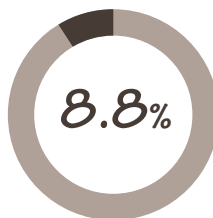

# DIPLOMA GRADUATES

From the 2014 Diploma, Associate Degree, and Certificate Student Outcomes Survey

**50% Female 50% Male**

**25** MEDIAN AGE

PROGRAMS

**95%** were very satisfied or satisfied with their education

- Very satisfied
- Satisfied
- Dissatisfied
- Very dissatisfied

**84%**

said the skills and knowledge gained were very or somewhat useful in the performance of their jobs

## Employment

Labour Force Participation Rate

Unemployment Rate

Employment Rate