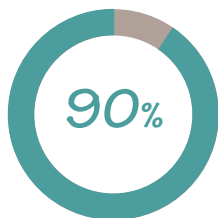

Employment

Labour Force Participation Rate