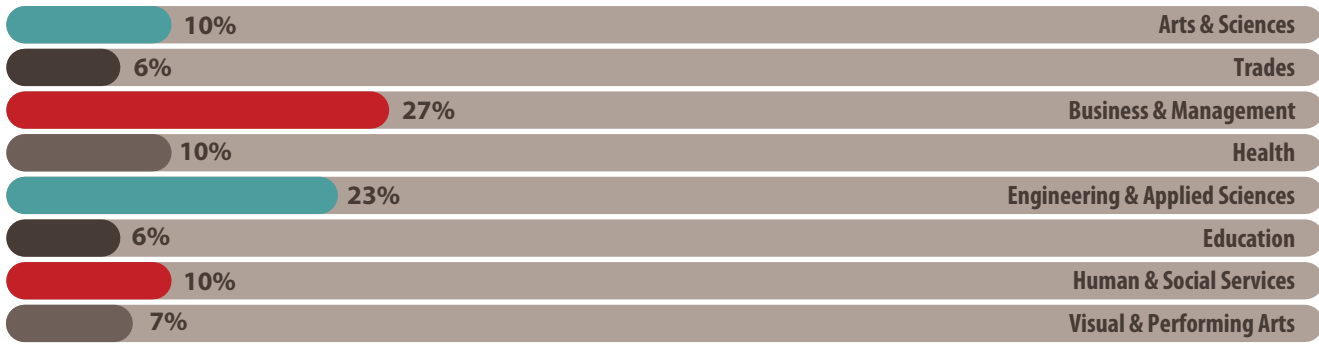

# DIPLOMA GRADUATES

From the 2014 Diploma, Associate Degree, and Certificate Student Outcomes Survey

**50% Female 50% Male**

**25** MEDIAN AGE

PROGRAMS

**95%** were very satisfied or satisfied with their education

- Very satisfied
- Satisfied
- Dissatisfied
- Very dissatisfied

**84%**

said the skills and knowledge gained were very or somewhat useful in the performance of their jobs