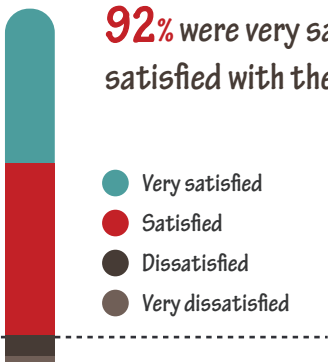

CERTIFICATE GRADUATES

From the 2014 Diploma, Associate Degree, and Certificate Student Outcomes Survey

55% Female 45% Male

28 MEDIAN AGE

PROGRAMS

92% were very satisfied or satisfied with their education

- Very satisfied
- Satisfied
- Dissatisfied
- Very dissatisfied

85% said the skills and knowledge gained were very or somewhat useful in the performance of their jobs

Employment