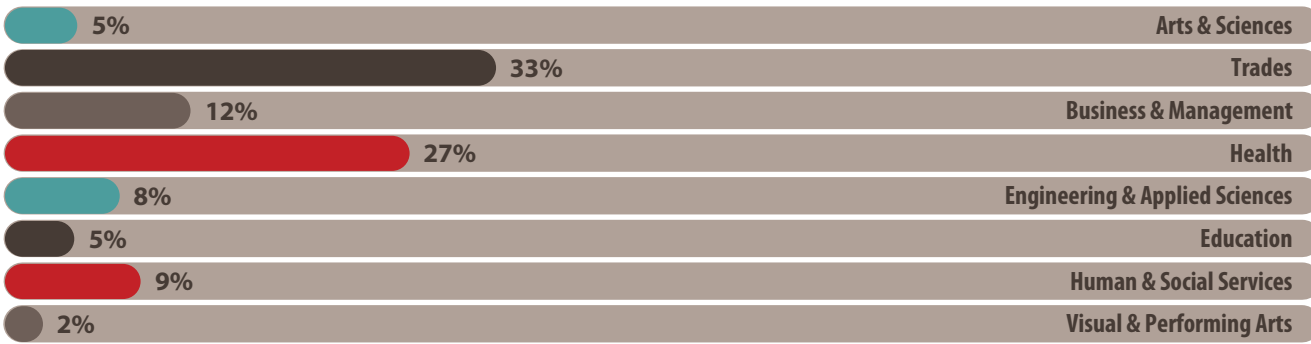

CERTIFICATE GRADUATES

From the 2014 Diploma, Associate Degree, and Certificate Student Outcomes Survey

55% Female 45% Male

28 MEDIAN AGE

PROGRAMS

92% were very satisfied or satisfied with their education

- Very satisfied
- Satisfied
- Dissatisfied
- Very dissatisfied

85% said the skills and knowledge gained were very or somewhat useful in the performance of their jobs

Employment